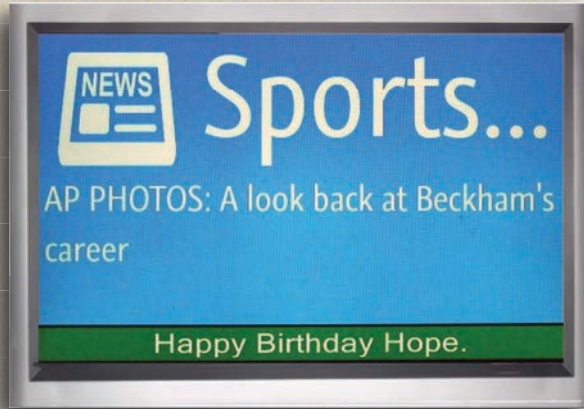

**Video Messenger Introduces**

# **The HD5V™ Digital Signage System**

**Professional Results Made Easy and Affordable  
Now with WiFi standard and 720p HDMI In!**

---

*HD5V Displaying Standard Definition*

*Displaying News Widget and Text Ticker*

## **The DV4 HD5V Digital Sign Player**

The HD5V is a true HD (High Definition) 1080p digital sign player.

*DV4 HD5V Displaying High Definition*

*Displaying Clock Widget and RSS feed as a Crawl*

Now anyone who can use PowerPoint® can be a master producer of the DV4 HD5V presentation system. And the system comes with more than 400+ PowerPoint® backgrounds and 15+ Holiday Videos for your use.

The DV4 HD5V series is a powerful Communications tool that lets you schedule and display high impact video, stills, PowerPoints® and HTML 5 Widgets over local and remote Standard Definition or High Definition TV screens. Because it uses the Android OS, it integrates with Google Apps and can display presentations and calendar events that can be changed from any hand held device, anywhere in the world. Video outputs include, HDMI for High Definition playback or with our optional converter, AV output and stereo audio for standard definition playback. It is perfect for: Hotels, Restaurants, Hospitals, Senior Care, Condos, Schools, Government & Corporate Offices, Cable Companies and more! Simply add your media, schedule and export your presentation to the DV4 HD5V.