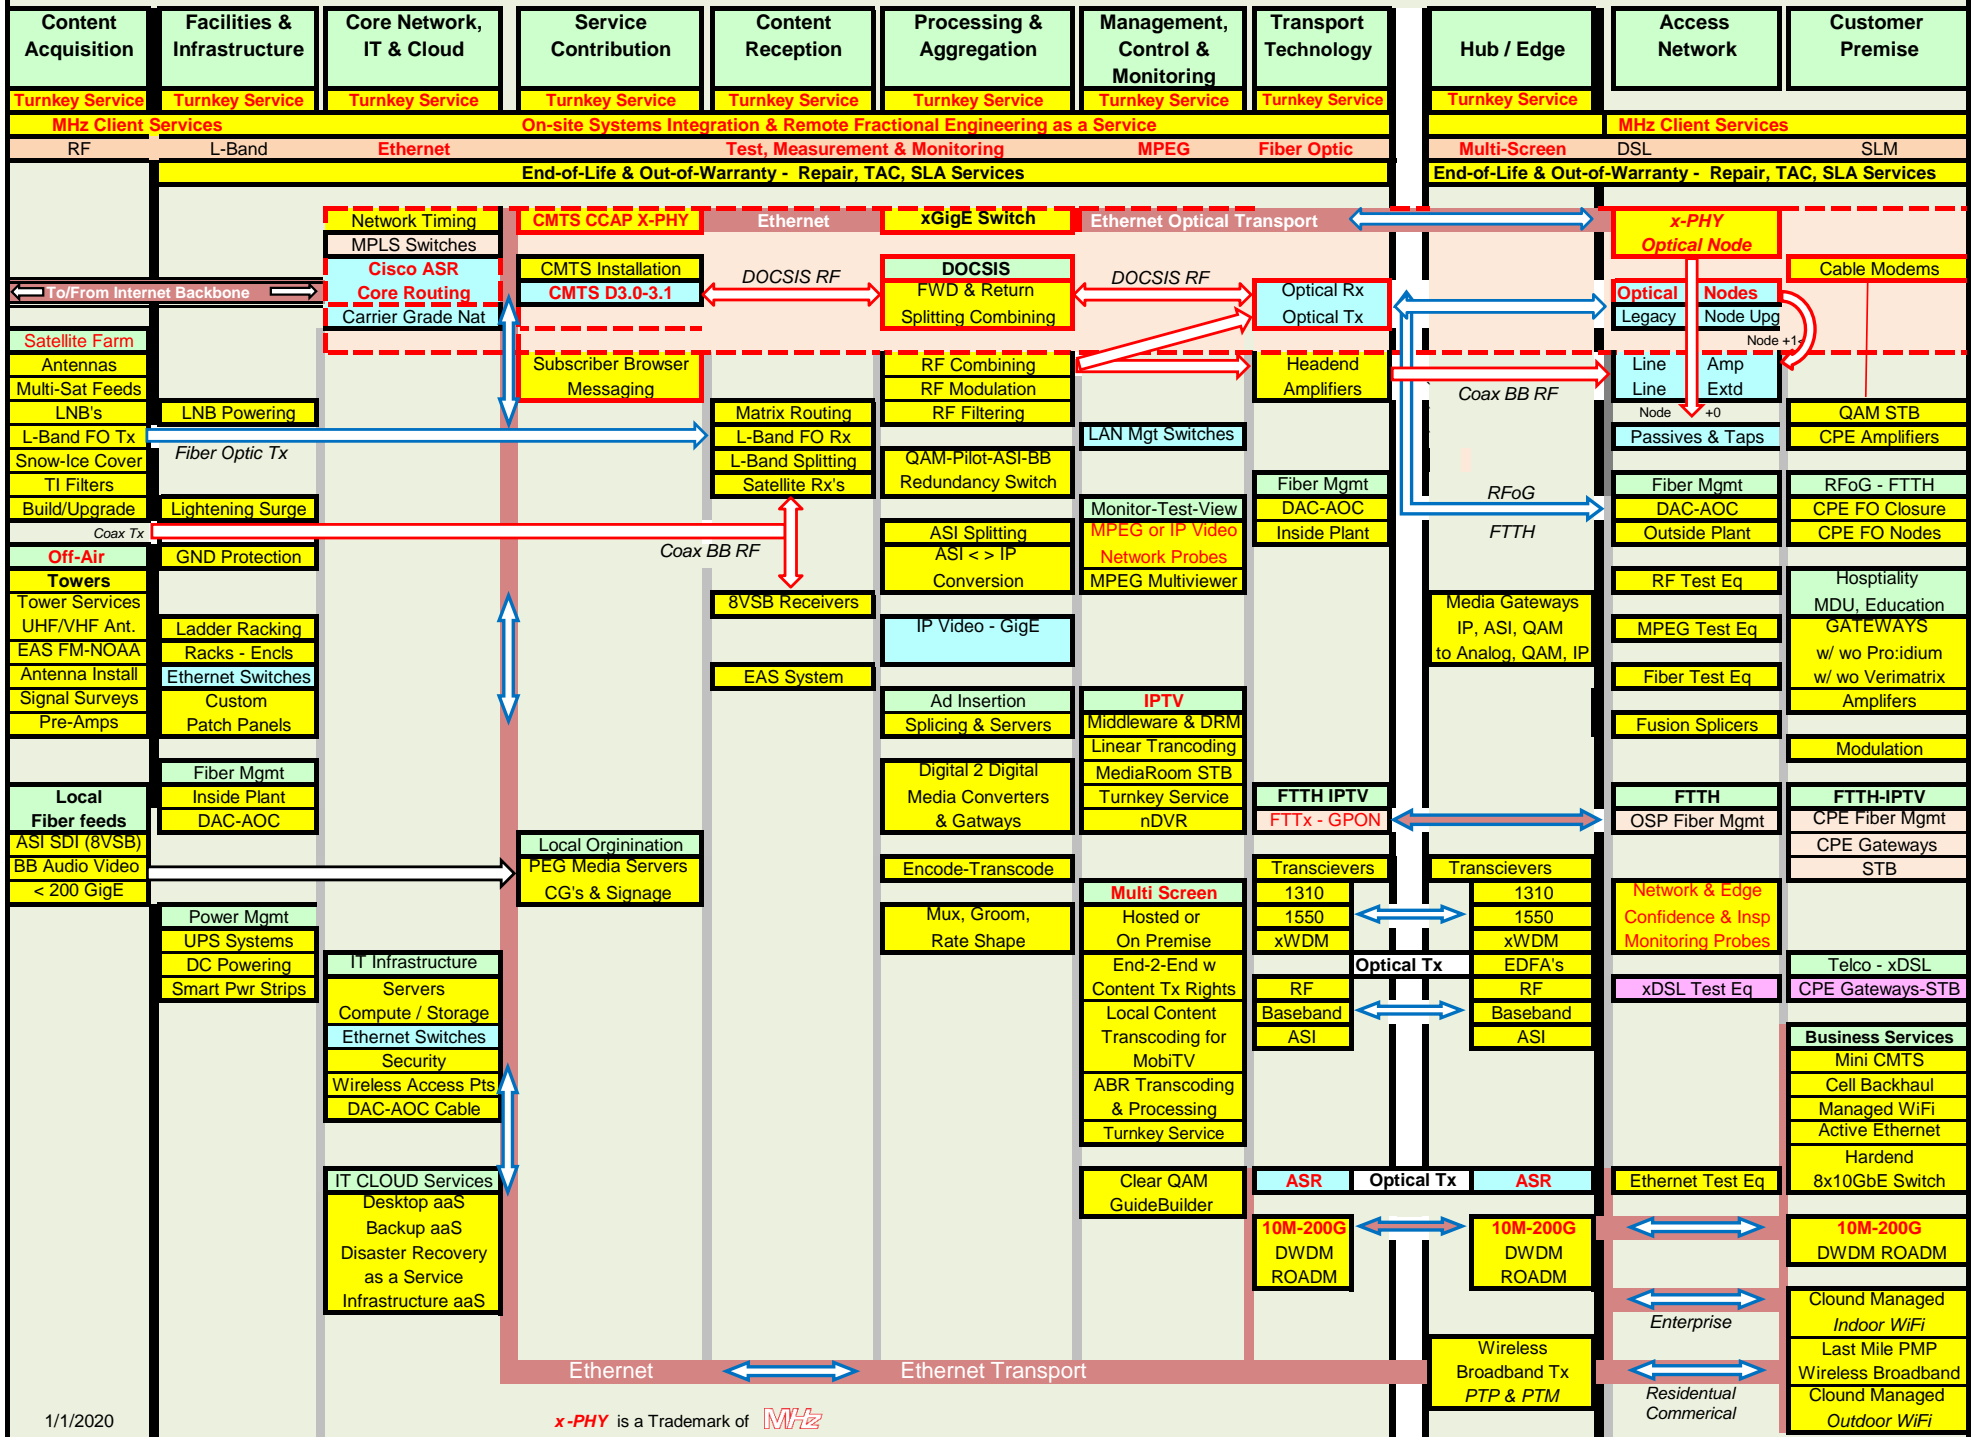

"Your Value-Add, Multi-Vendor, Multi-Technology Solution Partner", to guide you into the future!

x-PHY is a Trademark of MHz