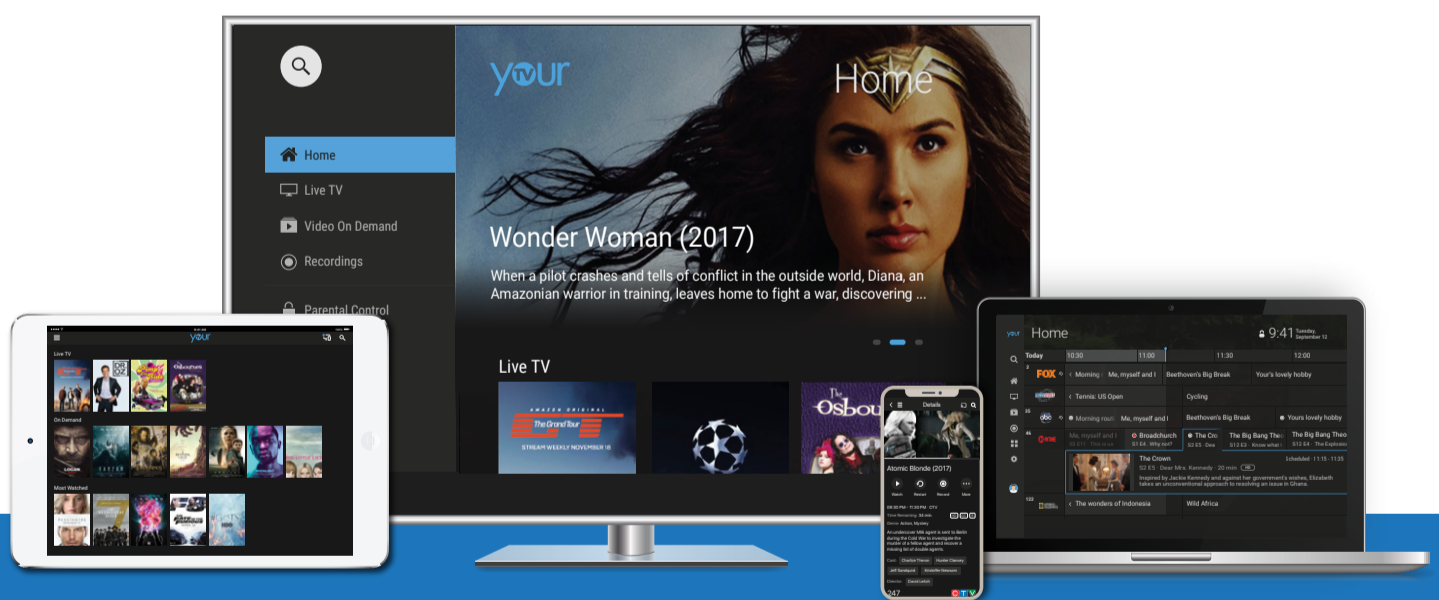

ALL CONTENT, ALL PLATFORMS, ONE EXPERIENCE

androidtv

chromecast

fireTV

ROKU

Provided by: Mega Hertz | 800-883-8839 | info@go2mhz.com | www.go2mhz.com

<https://www.go2mhz.com/product/minerva-10-delivery-platform/>