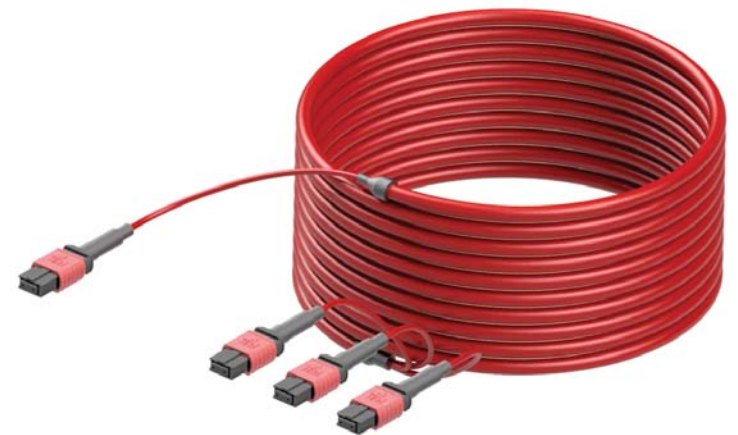

Pre-Terminated MPO Cable Solutions

Mega Hertz offers a very diverse product range of MPO solutions. The pre-terminated cable offering includes standard trunks, harnesses, hybrid trunks, QSFP jumpers and harnesses. All products can be manufactured for backward compatibility with competitor solutions.

The most common MPO is a 12 fiber ferrule, and trunks range from 8 to 144 strand. High density ferrules are available in both single-mode (up to 24 fiber ferrule) and multimode (up to 72 fiber ferrule).

Cable construction is a micro-250, with reduced diameter making cables easier to pull and route. Jackets are available in OFNP, OFNR and LSZH. Any TIA color jacket or custom order colors are also available.

MPO Compliances

IEC 61754-5
TIA/EIA 604-5 Type MPO
40G and 100G IEEE 802.3
POP 4w

IEC 61754-7
TIA 568-C
SNAP 12
QSFP

Low loss Multimode Ferrule

0.1dB Typical IL (All Fibers)
0.35dB Max (Single Fiber)
>20dB >60dB

Low loss Single-Mode Ferrule

0.1dB Typical (All Fibers)
0.35dB Max (Single Fiber)
(8' Angle Polish)